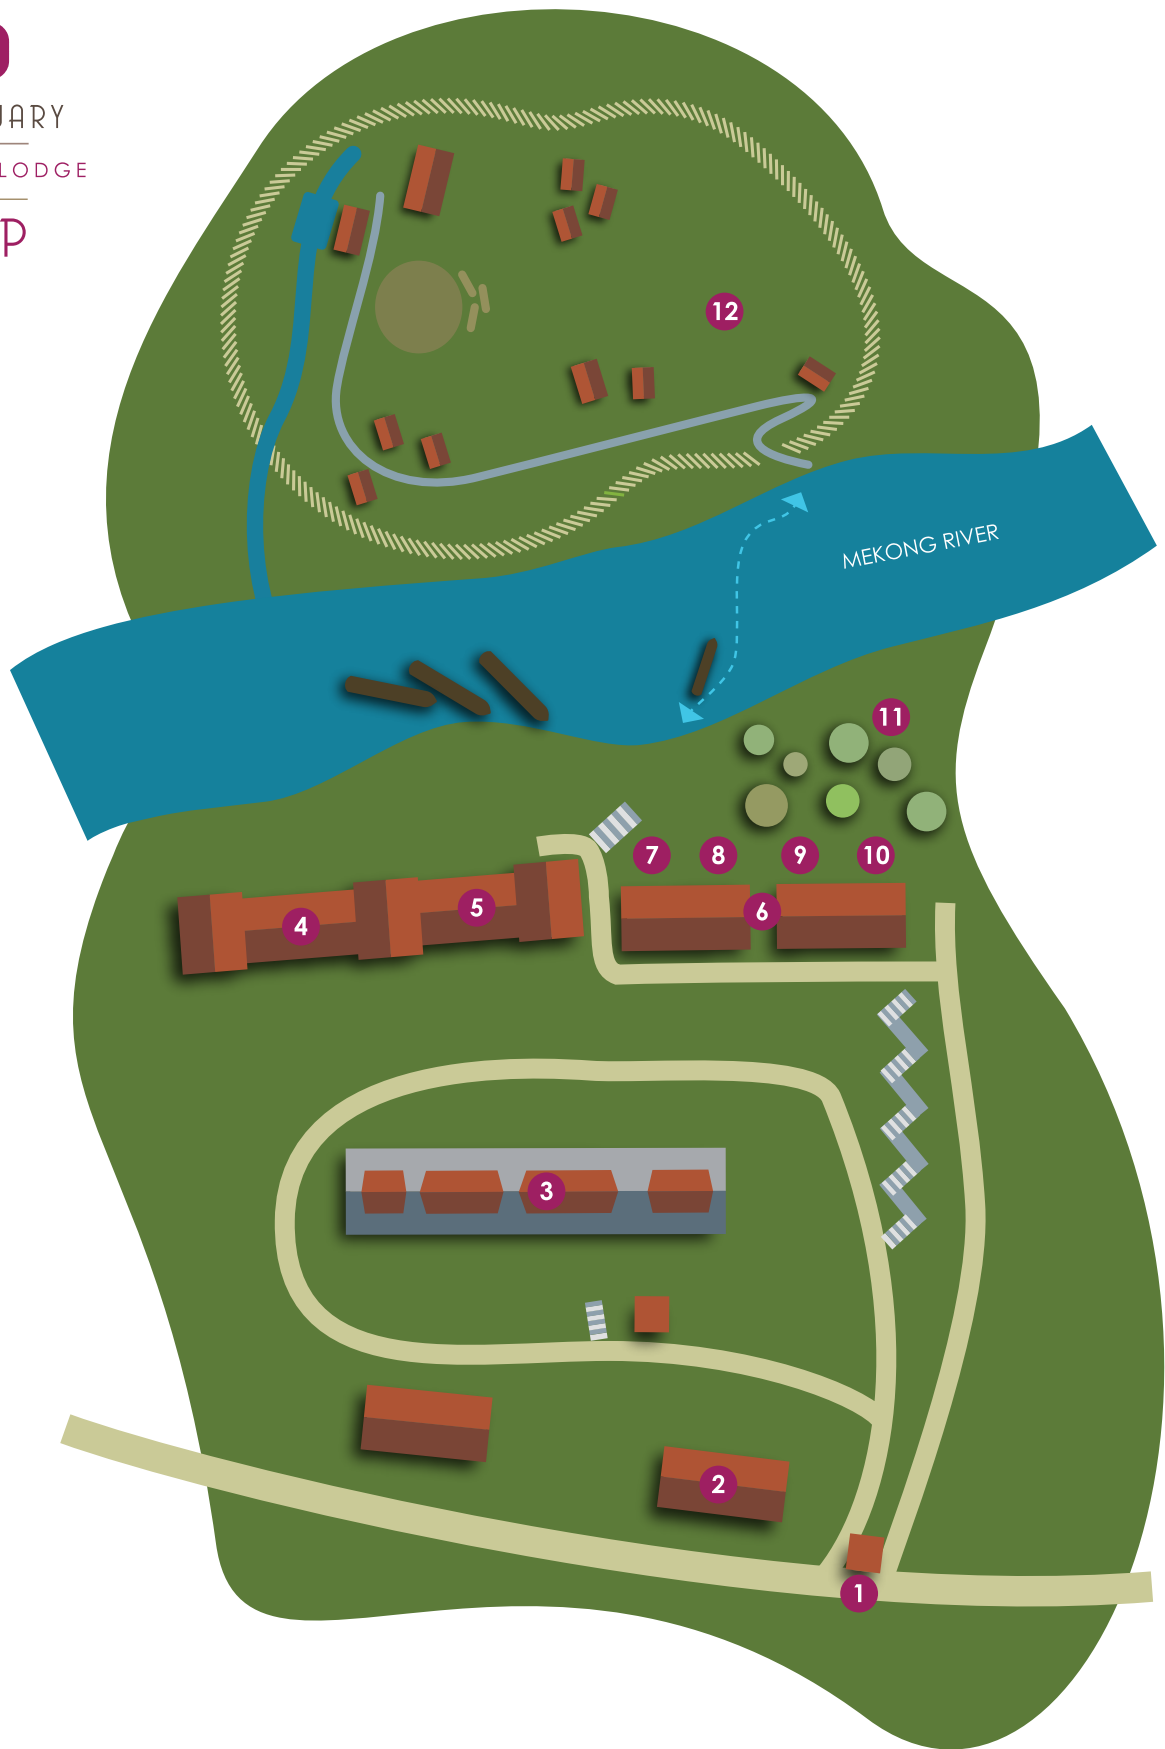

SANCTUARY
PAKBENG LODGE
MAP

- | | | |
|-------------------------|------------------------------|----------------------------|
| 1 Entrance | 5 Reception - Bar - Boutique | 9 Orchid Farm |
| 2 Free Health Center | 6 Superior Rooms | 10 Volley/Badmington Field |
| 3 Deluxe Rooms & Suites | 7 Petanque Field | 11 Botanical Garden |
| 4 Restaurant | 8 Sindat (Lao BBQ) | 12 Mekong Elephant Camp |