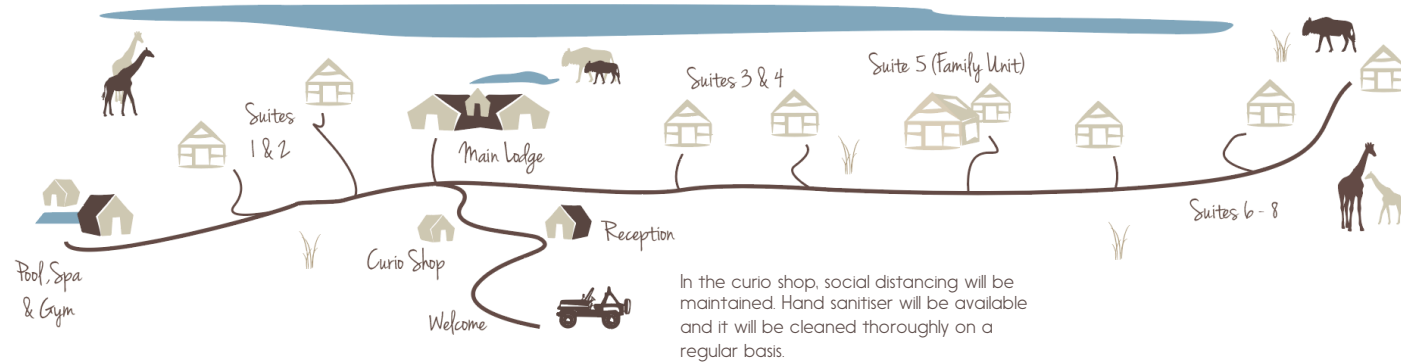

Chem Chem

Our COVID-19 Strategy

SWIMMING POOLS, GYMS, SPAS & CURIO SHOPS

Chem Chem Lodge

80m between suites

The levels of chlorine in the swimming pool will be closely monitored to ensure they meet the required standards.

We request that only 2 guests use the gym at any one time. The equipment will be thoroughly disinfected after each use.

In the curio shop, social distancing will be maintained. Hand sanitiser will be available and it will be cleaned thoroughly on a regular basis.

Little Chem Chem

20m between tents

We ask that guests maintain social distancing in the curio shop. Sanitiser will be available and the shop will be cleaned thoroughly on a regular basis.