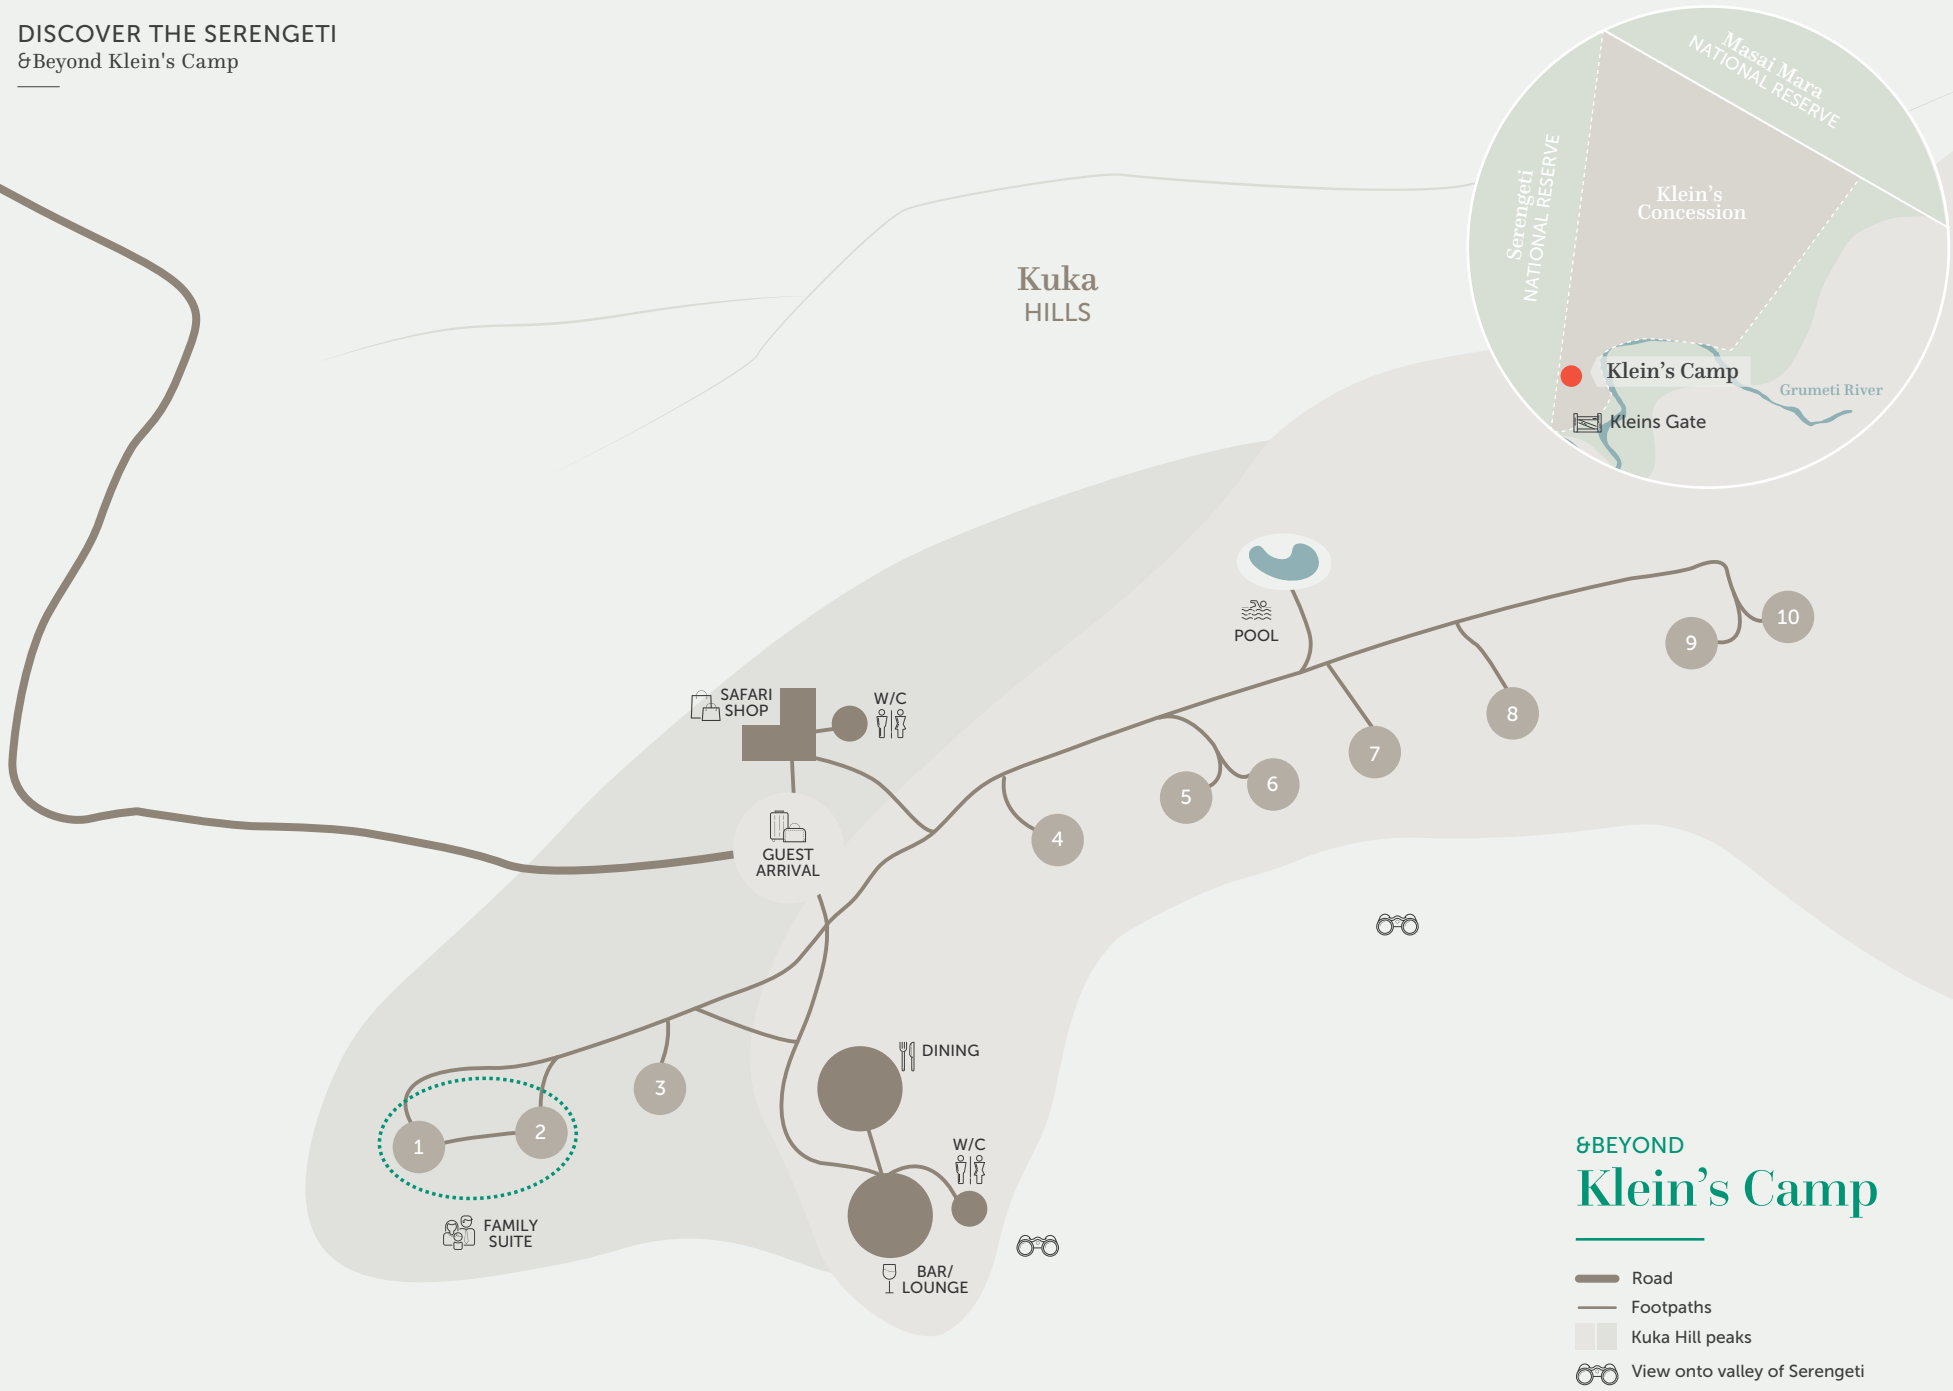

# Secluded classic luxury

Majestically situated on the edge of the Kuka Hills, &Beyond Klein's Camp consists of just ten intimate cottages made of local stone and makuti thatch, with rich wooden floors and classic interiors.

# DISCOVER THE SERENGETI

Beyond Klein's Camp

## BEYOND Klein's Camp

- Road
- Footpaths
- Kuka Hill peaks
- 🔭 View onto valley of Serengeti

DISCOVER THE SERENGETI  
 Beyond Klein's Camp accommodation

Typical cottage layout

DISCOVER THE SERENGETI  
Beyond Klein's Camp accommodation