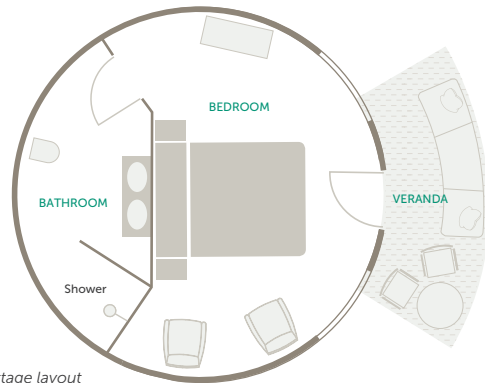

# COTTAGE

10 cottages (including a family cottage) / 20 guests

**VINTAGE STYLE SAFARI**  
 Beyond Klein's Camp consists of just ten intimate cottages made of local stone and makuti thatch, with rich wooden floors and classic interiors. Each cottage has an ensuite bathroom and private veranda, where guests can marvel at extraordinary views down the valley while sipping on your favourite drink from your personal bar.

## ROOM FACILITIES

Room size (square meters)	43
Private verandah	Yes
Personal bar	Yes
Air conditioning / heating	No
Overhead fans	No
Mosquito nets	Yes
Bath	No
Shower	Yes (indoor)
Seperate W.C	Yes
Telephone	In-room telephones are available. Intermittent GSM mobile reception
Hairdryer	Yes
In-Room safe	Yes
Internet access	Yes, Wi-Fi
Plug type	220V AC (plug points in rooms), Plug type G British – BS 1363
Triple bed Option	2 (children 16 years and younger)
Twin bed Option	All convertible to twin or double

### ROOM FACILITIES

Room size (square meters)	43
Private verandah	Yes
Personal bar	Yes
Air conditioning / heating	No
Overhead fans	No
Mosquito nets	Yes
Bath	No
Shower	Yes (indoor)
Seperate W.C	Yes
Telephone	In-room telephones are available. Intermittent GSM mobile reception
Hairdryer	Yes
In-Room safe	Yes
Internet access	Yes, Wi-Fi
Plug type	220V AC (plug points in rooms), Plug type G British – BS 1363
Triple bed option	2 (children 16 years and younger)
Twin bed option	All convertible to twin or double