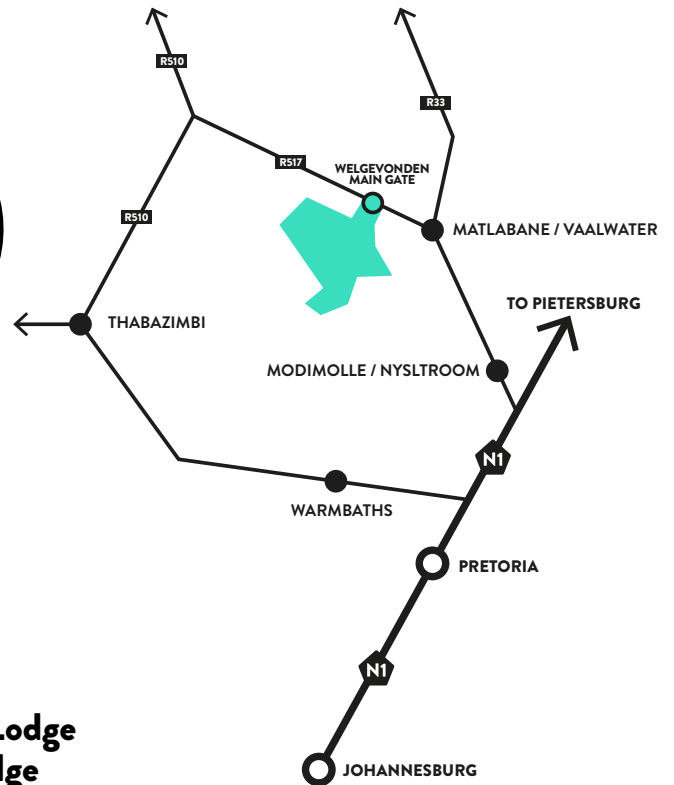

GETTING THERE

TSHWENE LODGE
EKUTHULENI LODGE

TRAVEL TIME: 2½ to 3 hours from JHB
TRANSFERS: 12:30 Daily from main gate
COORDINATES: S 24° 12' 12.08"
E 27° 54' 03.39"
CONTACT: +27 11 568 0384 - Head Office
+27 14 161 0843 - Ekuthuleni Lodge
+27 14 161 0844 - Tshwene Lodge

TSHWENE LODGE and **EKUTHULENI LODGE** are situated in the Welgevonden Private Game Reserve which is a two and a half hour drive from Johannesburg. Daily road and air transfers may be arranged on request. The reserve also has two private landing strips. As no private vehicles are allowed in the reserve, guests have to be picked up from the Welgevonden Main Gate by our rangers at 12:30 daily.

PLEASE BE AWARE THAT THERE ARE SIGNS TO OTHER GATES FOR WELGEVONDEN – FOLLOW THE MAIN GATE POINTERS.

Driving

FROM JOHANNESBURG

- Take the N1 north to Pietersburg / Polokwane
- At the Kranskop toll gate, keep left to Nylstroom / Marble Hall
- At the T-junction turn left towards Nylstroom / Modimolle
- **Do not turn right towards Lephalale!**
- Continue for approximately 70km to Vaalwater / Mabatlane
- Continue through Vaalwater / Mabatlane onto the R517 for ±24km
- Turn left at the Welgevonden main gate.
- **Do not turn left at South Gate or East Gate!**

Flying

BY PRIVATE AIRCRAFT

Main gate/ Northern Landing Strip
(±22km from lodge - 45 minute drive)

- Coordinates S 24°12'29" E 27°54'14"
- Length 1 500 metres
- Elevation 1100 feet

Western Landing Strip

(±9km from lodge - 20 minute drive)