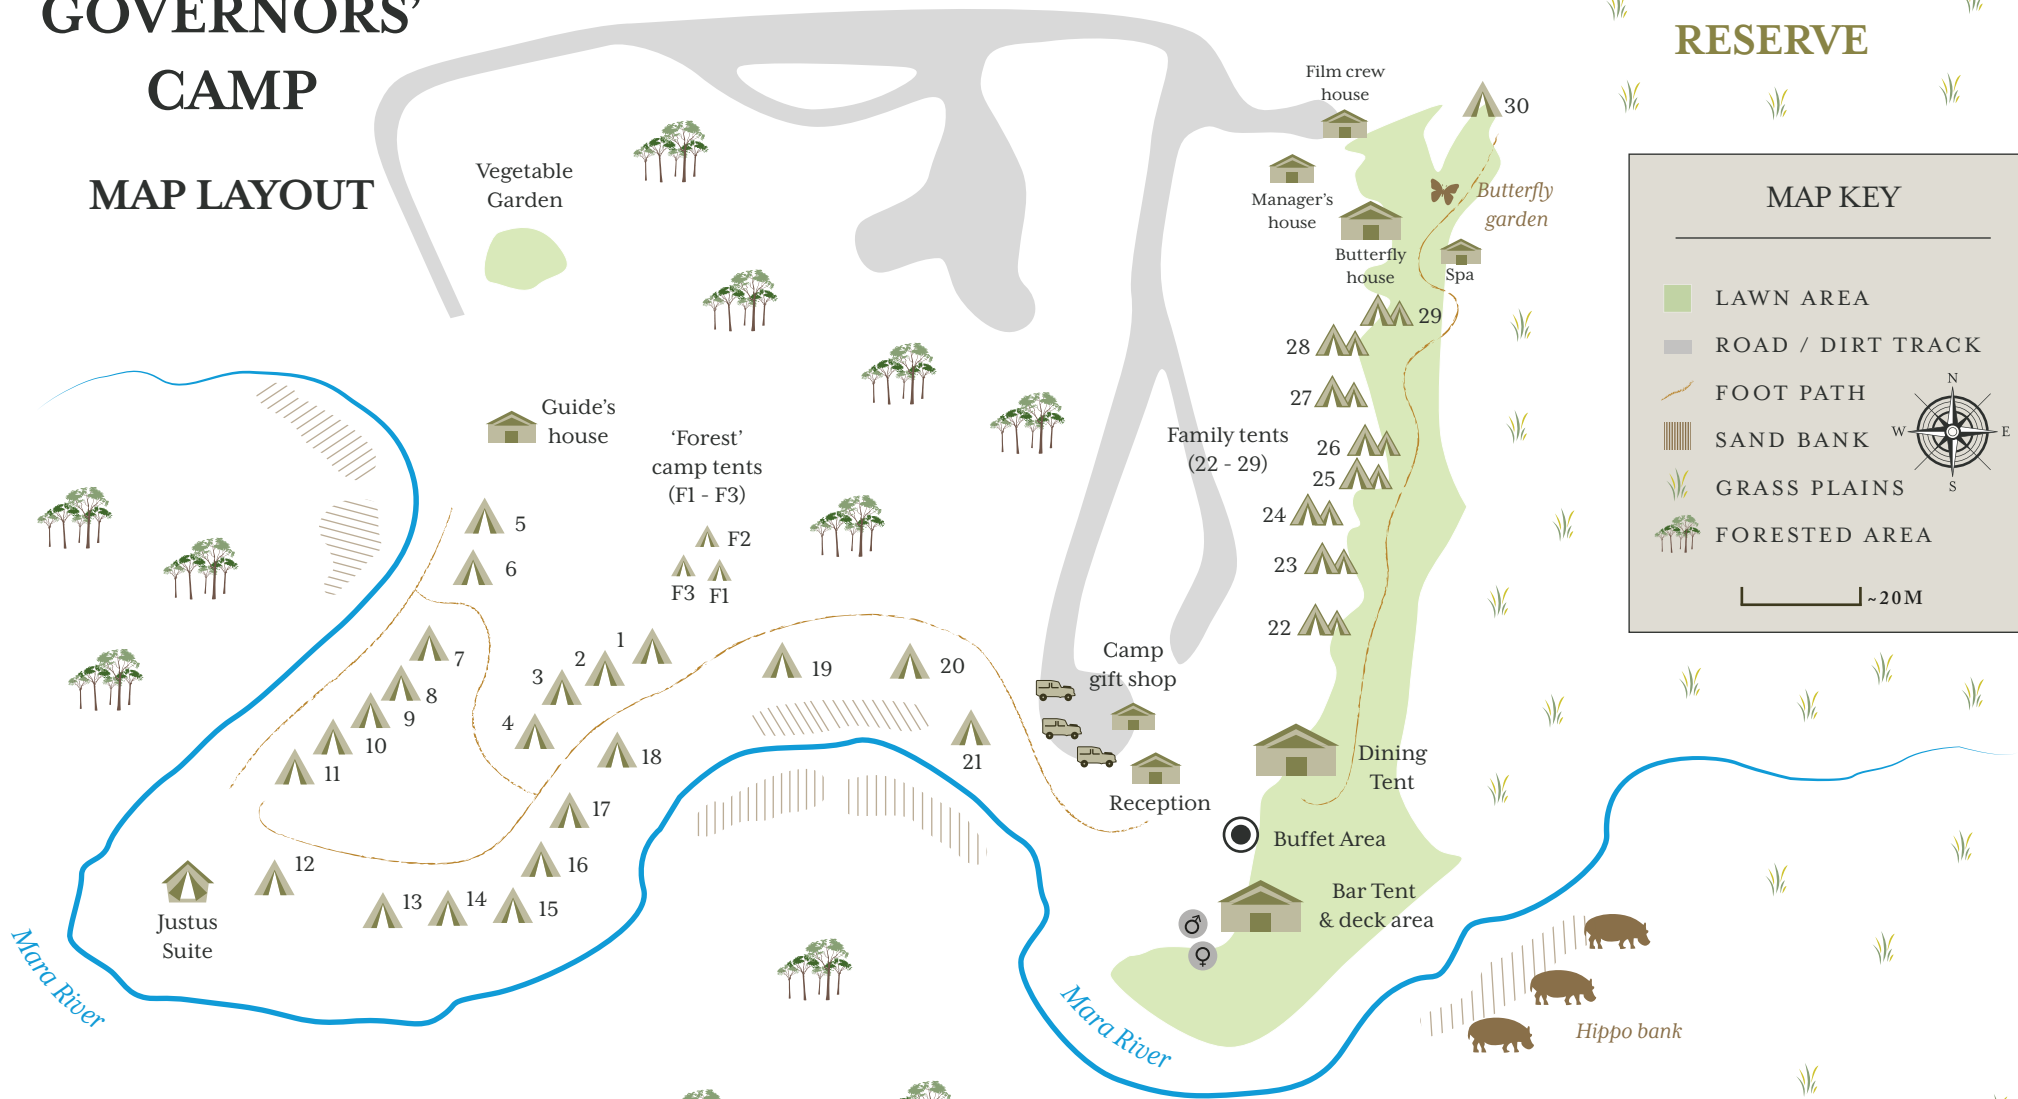

GOVERNORS' CAMP

MAP LAYOUT

MARA RESERVE

MAP KEY

- LAWN AREA
- ROAD / DIRT TRACK
- FOOT PATH
- SAND BANK
- GRASS PLAINS
- FORESTED AREA

N
W E
S

~20M

MAP IS NOT TO SCALE:
FOR REFERENCE PURPOSES ONLY

MARA TRIANGLE