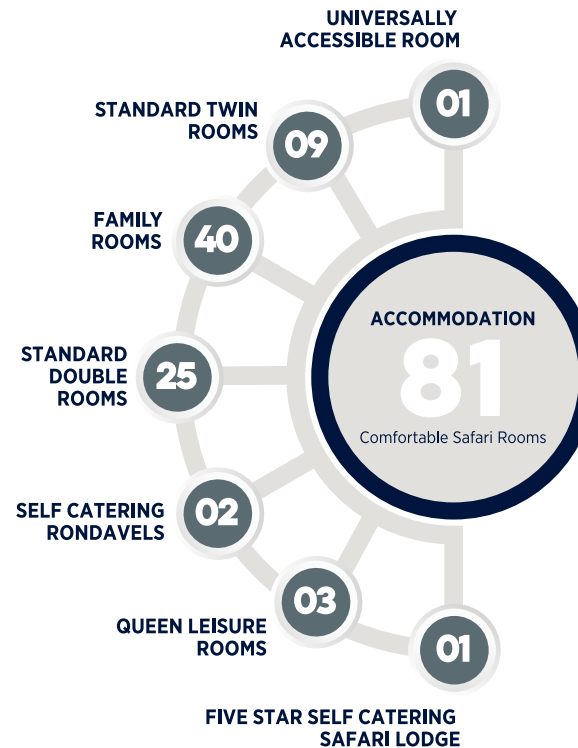

## FOOD AND BEVERAGE SERVICE TIMES

## HOTEL FACILITIES AND SERVICES

- Complimentary Wi-Fi
- Satellite TV
- Restaurant
- Bar
- Conference Facilities
- Laundry Service
- Kids Playground
- Swimming Pool
- Wedding Venue
- Team Building
- 24 Hour Reception
- Business Centre
- Curio Shop
- Non-Smoking Rooms
- Parking Facilities
- Open Vehicle Game Drives
- Safari Activities
- Boma

## IN ROOM FACILITIES

- Satellite TV
- Air Conditioned
- Desk Station
- Tea/Coffee Station
- Hair Dryer
- En-suite Bathrooms
- International Plug Points
- Electronic Laptop Size Safe
- Telephone
- Electronic Key Room System

Conference Venues	Cinema	Classroom	U-Shape	Banquet
01 NDLOVU	120	72	51	100
02 IWA	50	40	24	40
03 OBHEJANE	60	35	20	40
04 BOARDROOM	18	18	12	12

Ndllovu and Obhejane open into one big Conference Venue seating 180 Pax