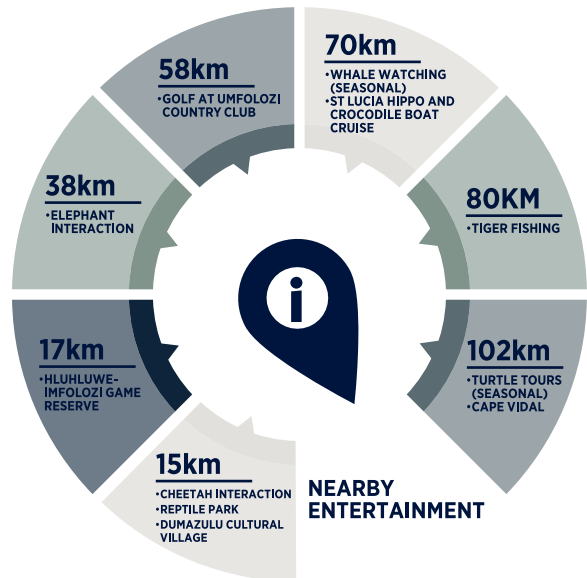

## FOOD AND BEVERAGE SERVICE TIMES

## CONFERENCE FACILITIES

Full Day Conference Package Includes:

- 2 x Tea/Coffee Breaks with Snacks
- Lunch
- Sweets
- Stationery
- Water
- Flip Chart + Marker Pens
- Data Projector + Screen
- Venue Hire