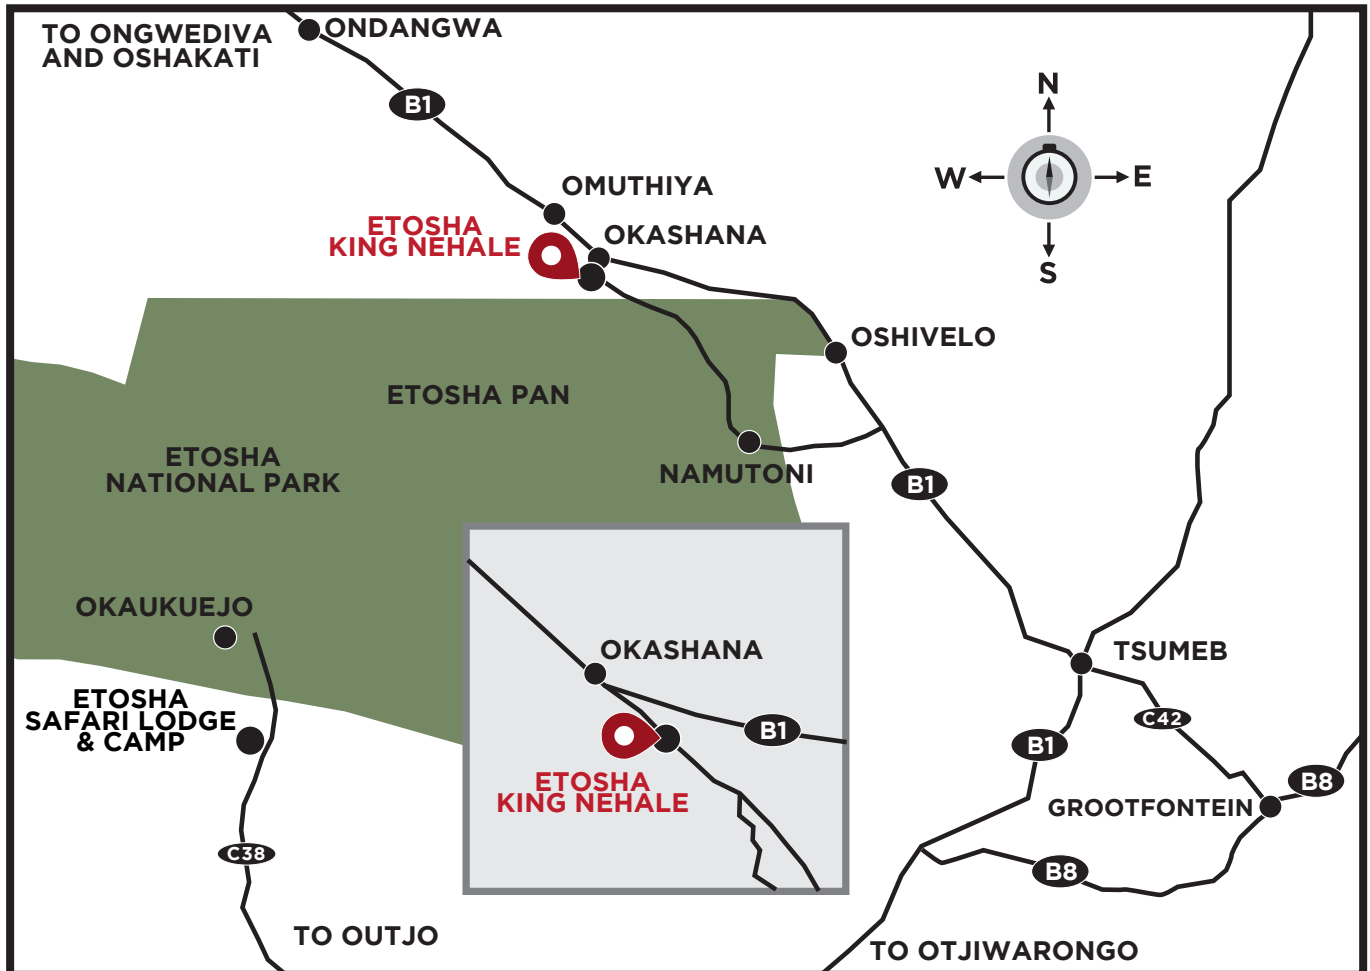

DIRECTIONS TO ETOSHA KING NEHALE

ETOSHA KING NEHALE

10km south of Andersson Gate on the C 38

Lodge direct: +264 (0)84 0007376

Etosha Safari Lodge direct: +264 (0)84 000 7345

Etosha Safari Camp direct: +264 (0)84 000 7351

ESL GPS Coordinates: S 19° 24.346 E 15° 54.603

ESC GPS Coordinates: S 19° 24.637 E 15° 55.441

Head office: +264 (0)61 - 427 200

Emergency / after hrs: +264 (0)81 - 129 2424

Central reservation hours: Monday to Friday 08h00-17h00