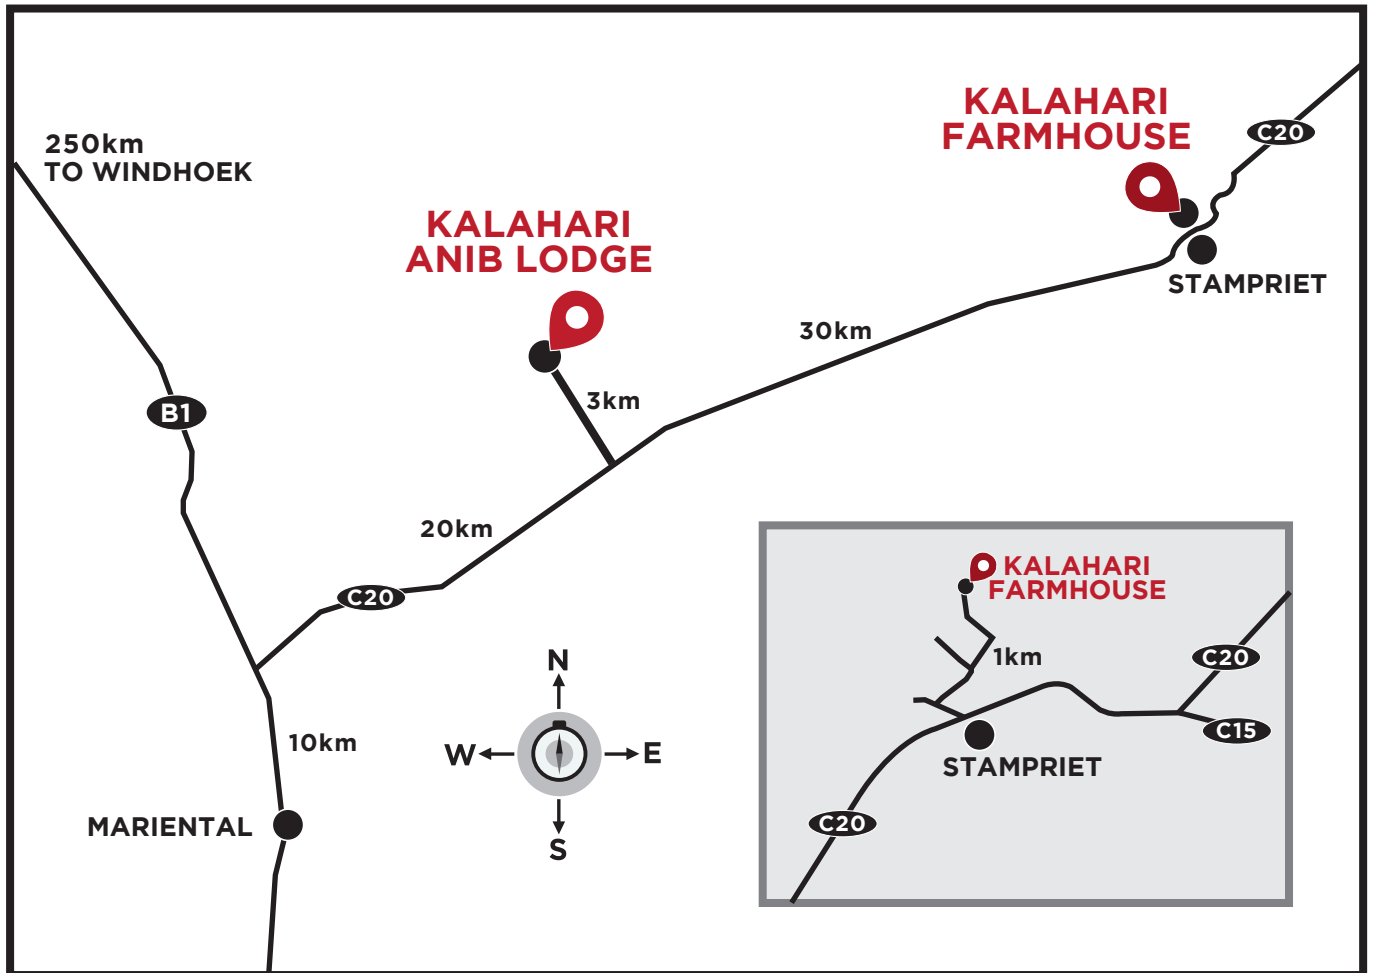

DIRECTIONS TO KALAHARI FARMHOUSE

KALAHARI FARMHOUSE

53km northeast of Mariental on the C 20

Lodge direct:	+264 84 000 7339
GPS Coordinates:	S 24° 20.013 E 18° 24.003
Head office:	+264 (0)61 - 427 200
Emergency / after hrs:	+264 (0)81 - 129 2424
Central reservation hours:	Monday to Friday 08h00-17h00