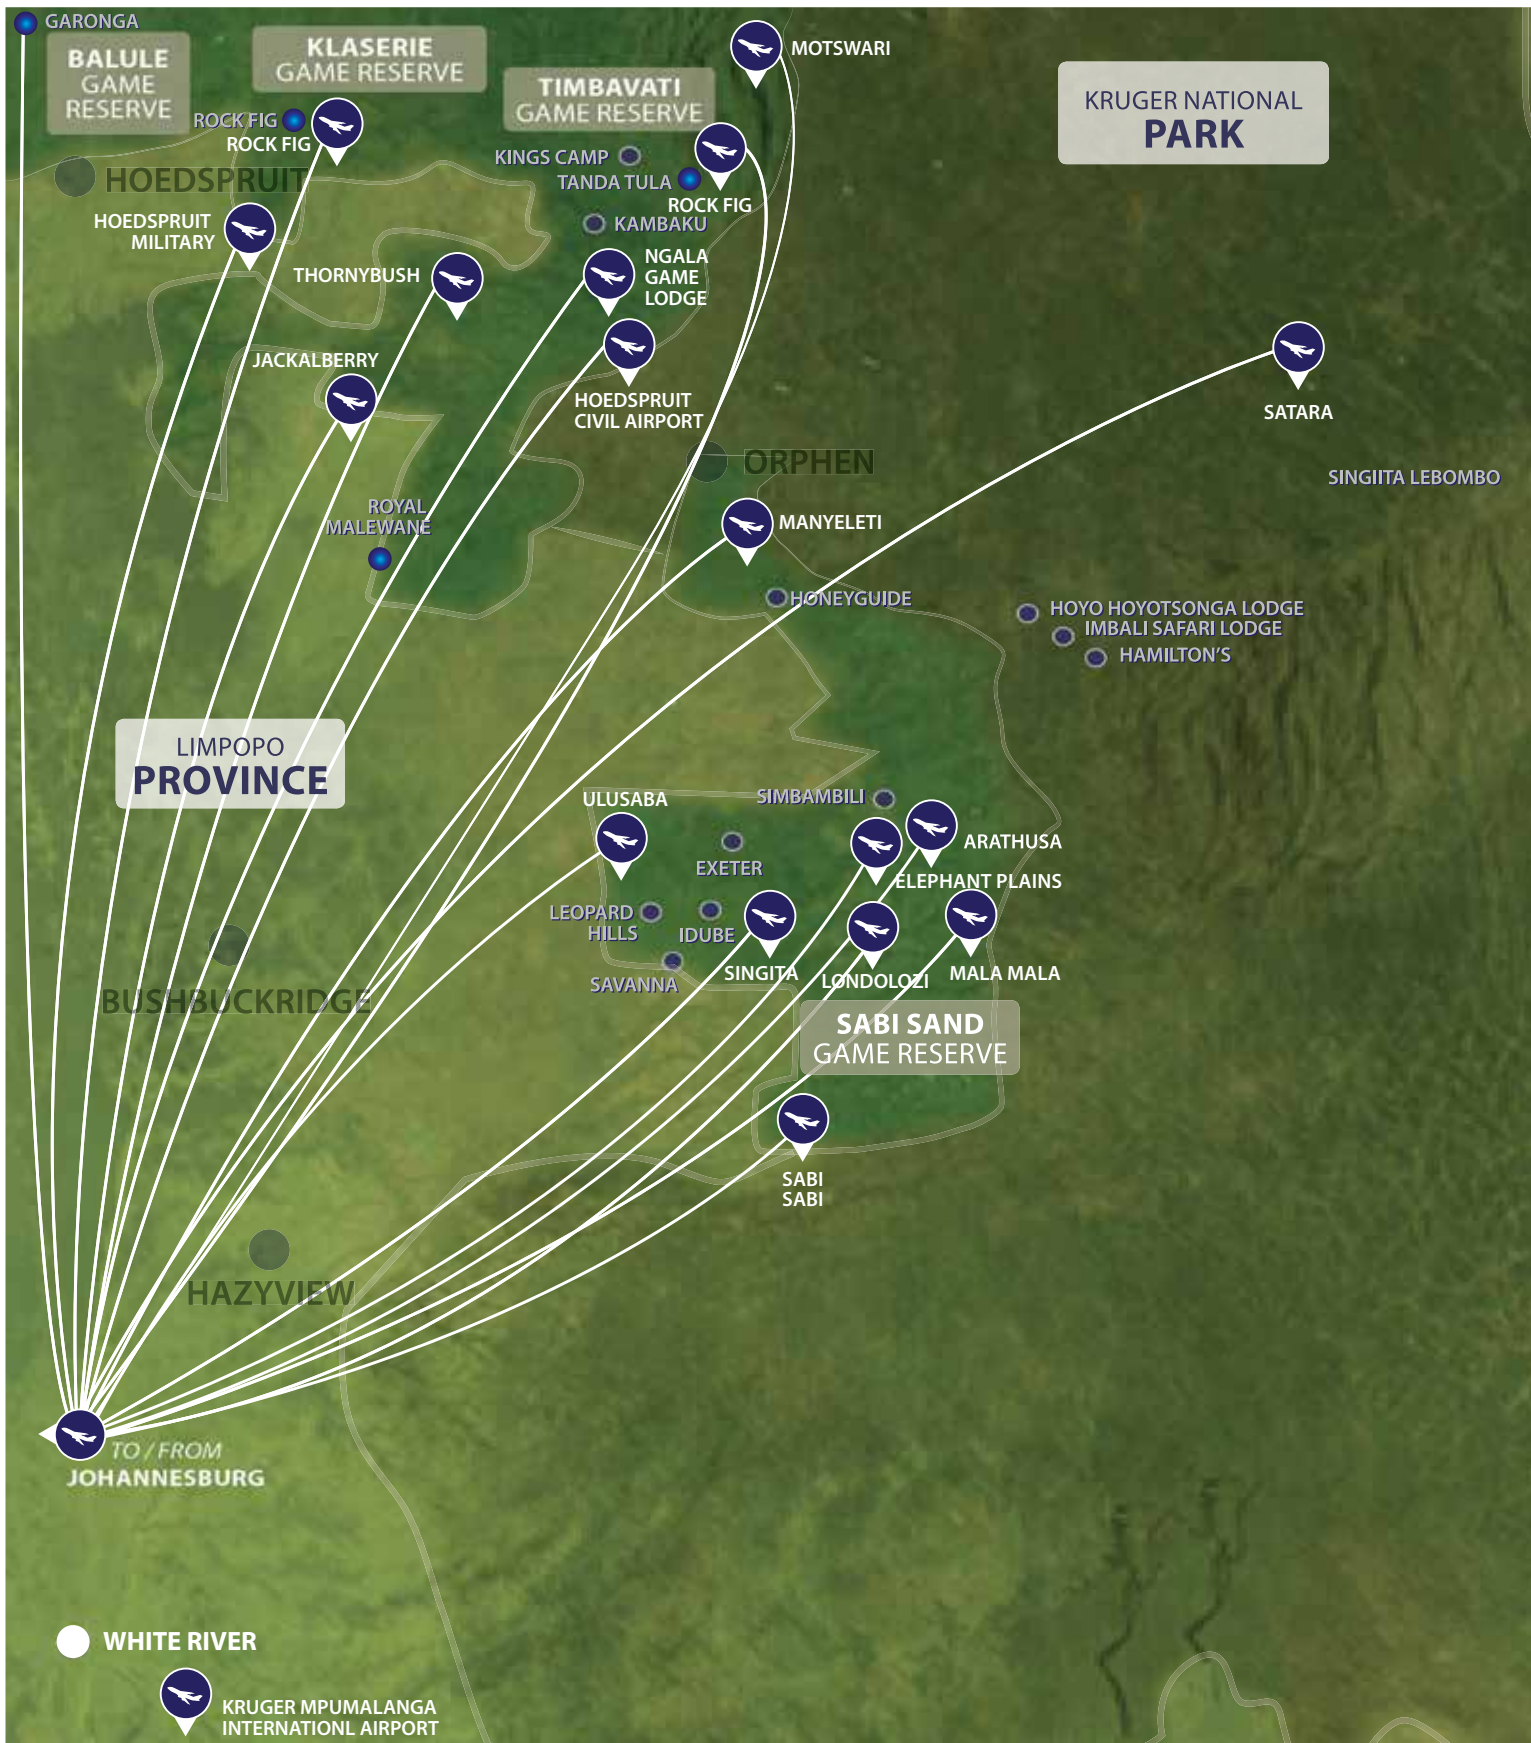

REGION: LOWVELD

DAILY SHUTTLE FLIGHTS TO VARIOUS LODGES

Airstrips

Lodges and Camps

Towns

— Johannesburg (JNB) - Various Lodges - Johannesburg (JNB)

E. shuttle@fedair.com or charters@fedair.com
T. 011 395 9000

WWW.FEDAIR.COM

** Federal Airlines operates a point-to-point shuttle service. Routings and stops may vary from day to day.