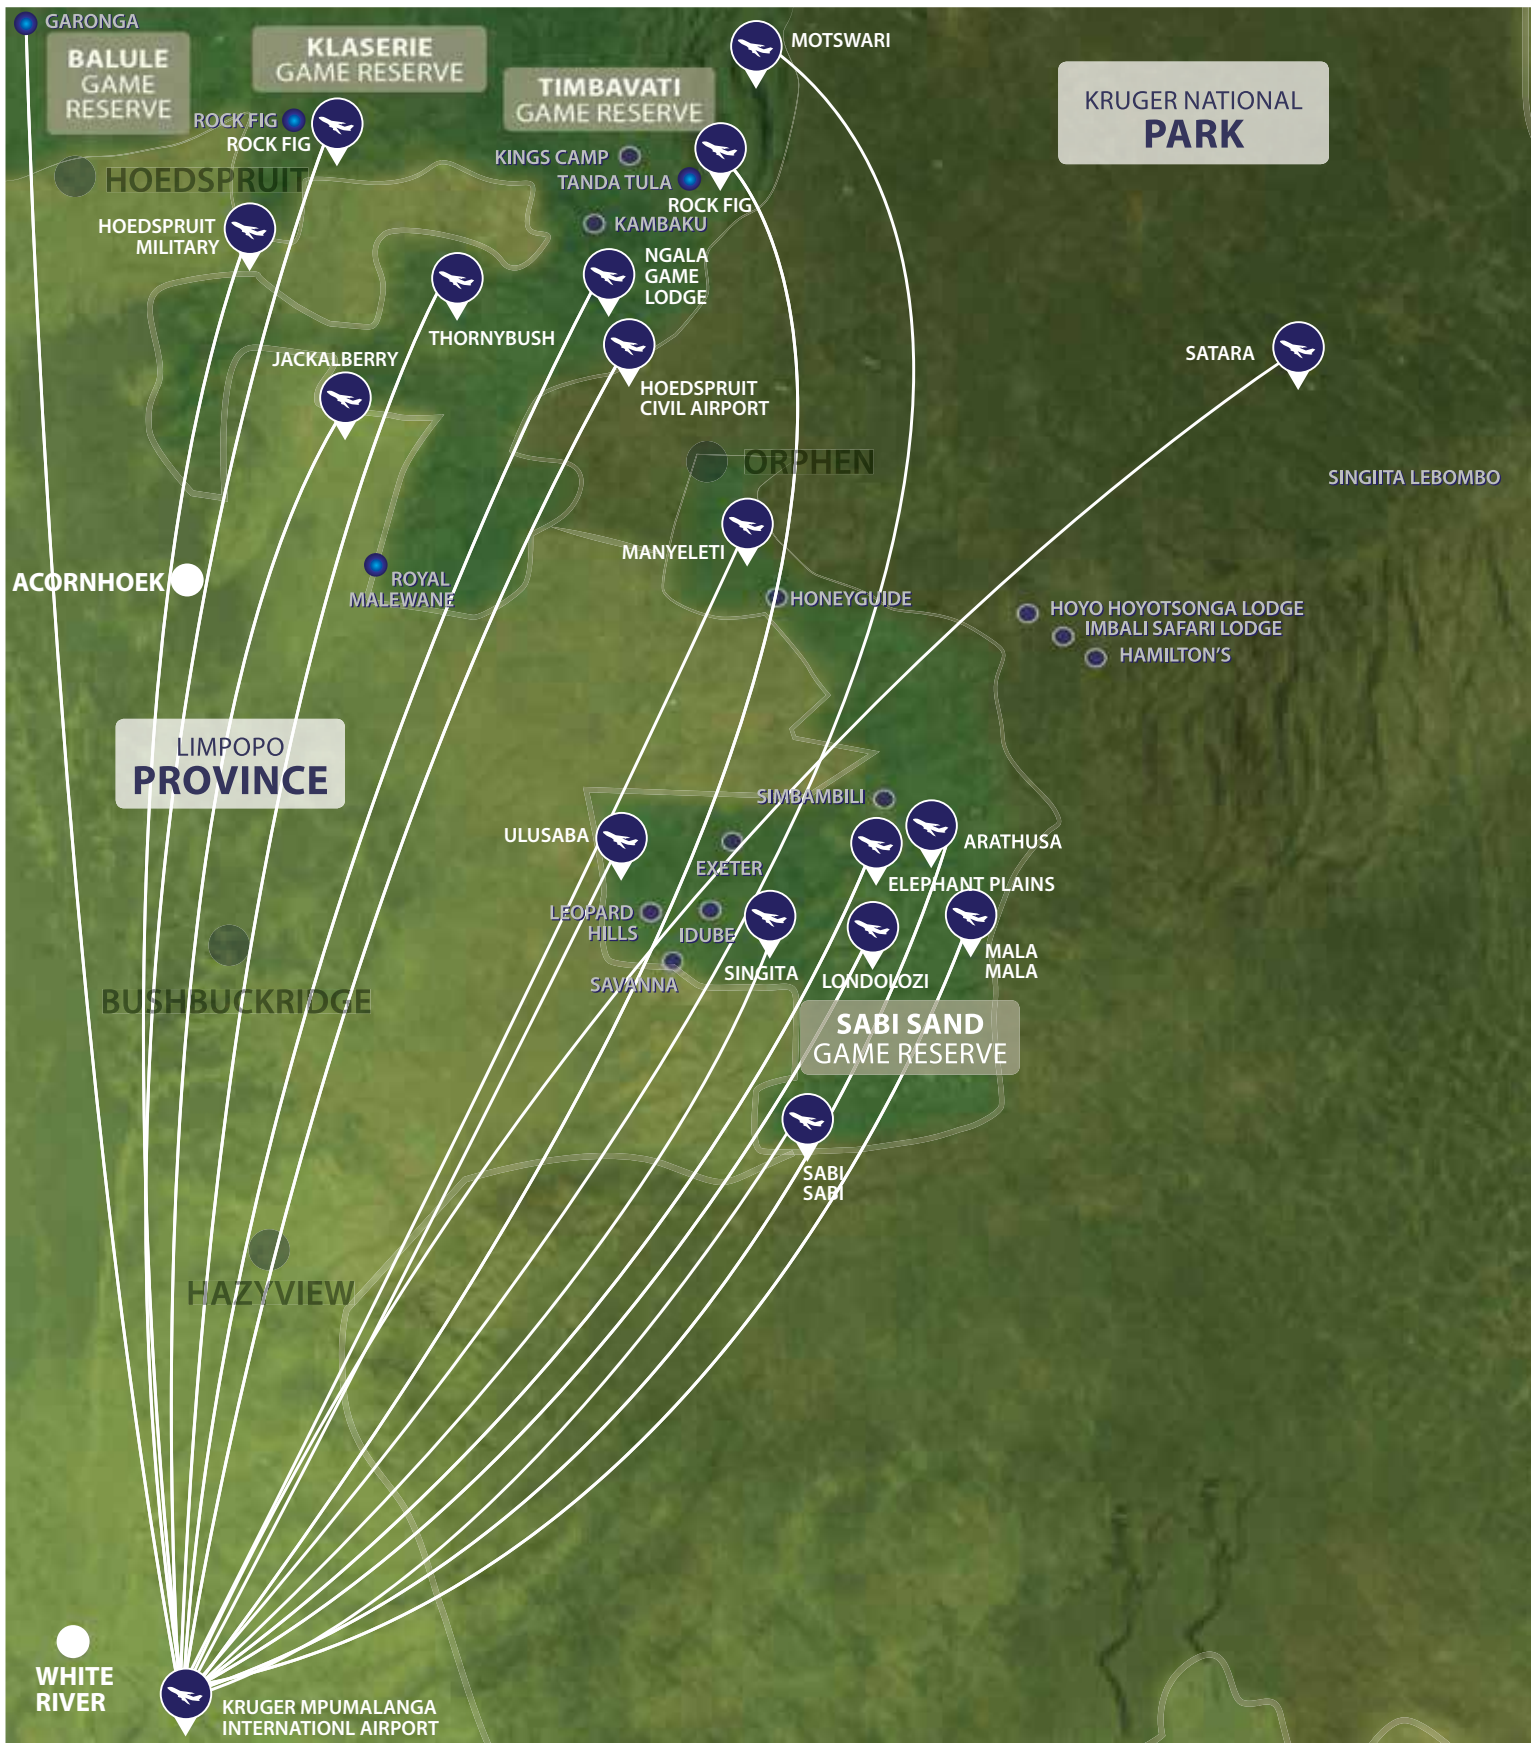

REGION: LOWVELD

KRUGER (MQP) DAILY SHUTTLE FLIGHTS TO VARIOUS LODGES

Airstrips

Lodges and Camps

Towns

————— Kruger (MQP) - Various Lodges - Kruger (MQP)

E. shuttle@fedair.com or charters@fedair.com
T. 011 395 9000

WWW.FEDAIR.COM

** Federal Airlines operates a point-to-point shuttle service. Routings and stops may vary from day to day.