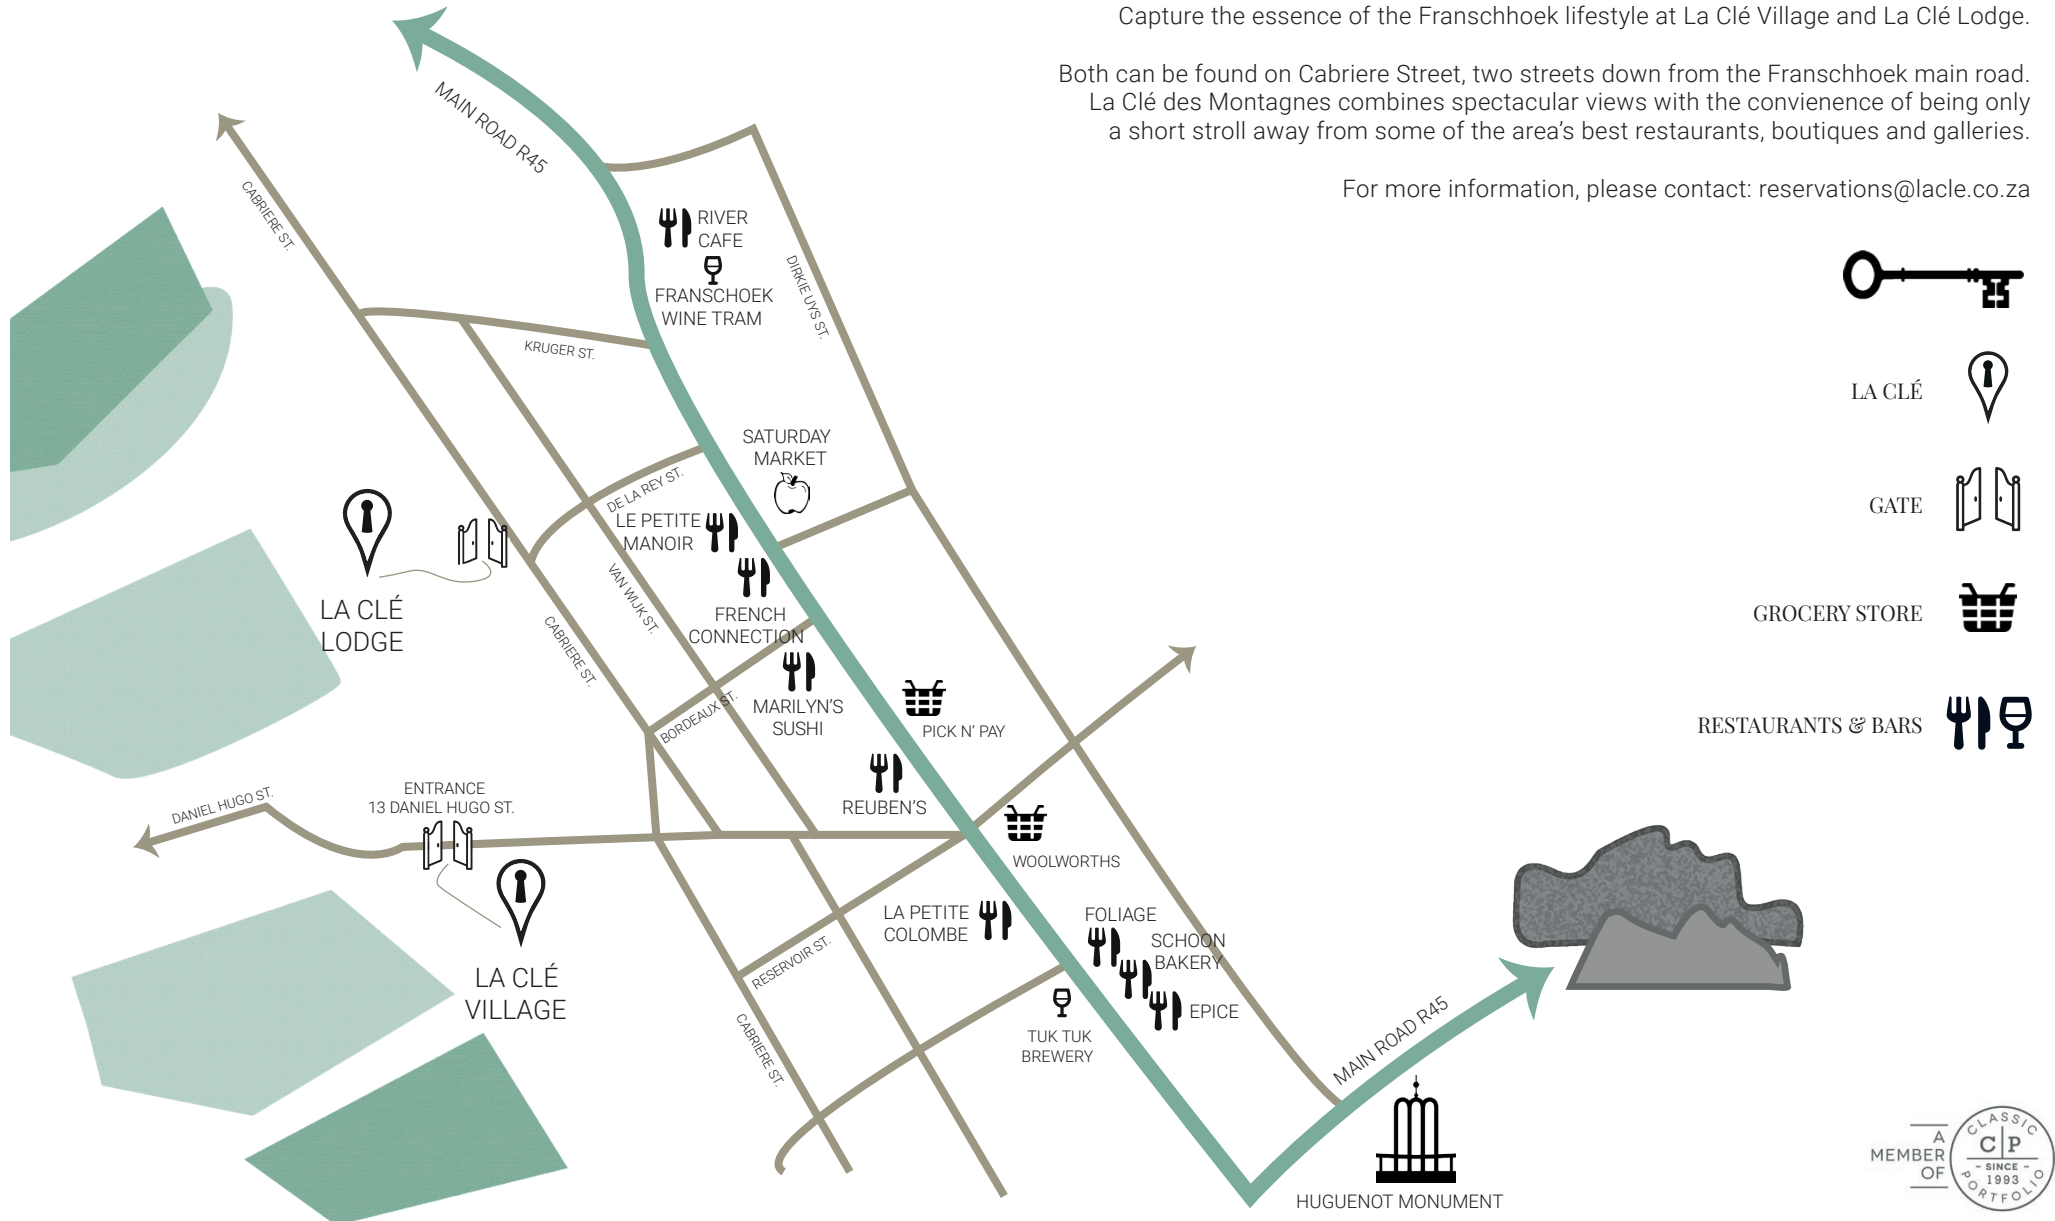

LA CLÉ DES MONTAGNES

FRANSCHHOEK

Finding La Clé des Montagnes

LA CLÉ DES MONTAGNES

Capture the essence of the Franschhoek lifestyle at La Clé Village and La Clé Lodge.

Both can be found on Cabriere Street, two streets down from the Franschhoek main road. La Clé des Montagnes combines spectacular views with the convenience of being only a short stroll away from some of the area's best restaurants, boutiques and galleries.

For more information, please contact: reservations@lacle.co.za

LA CLÉ

GATE

GROCERY STORE

RESTAURANTS & BARS