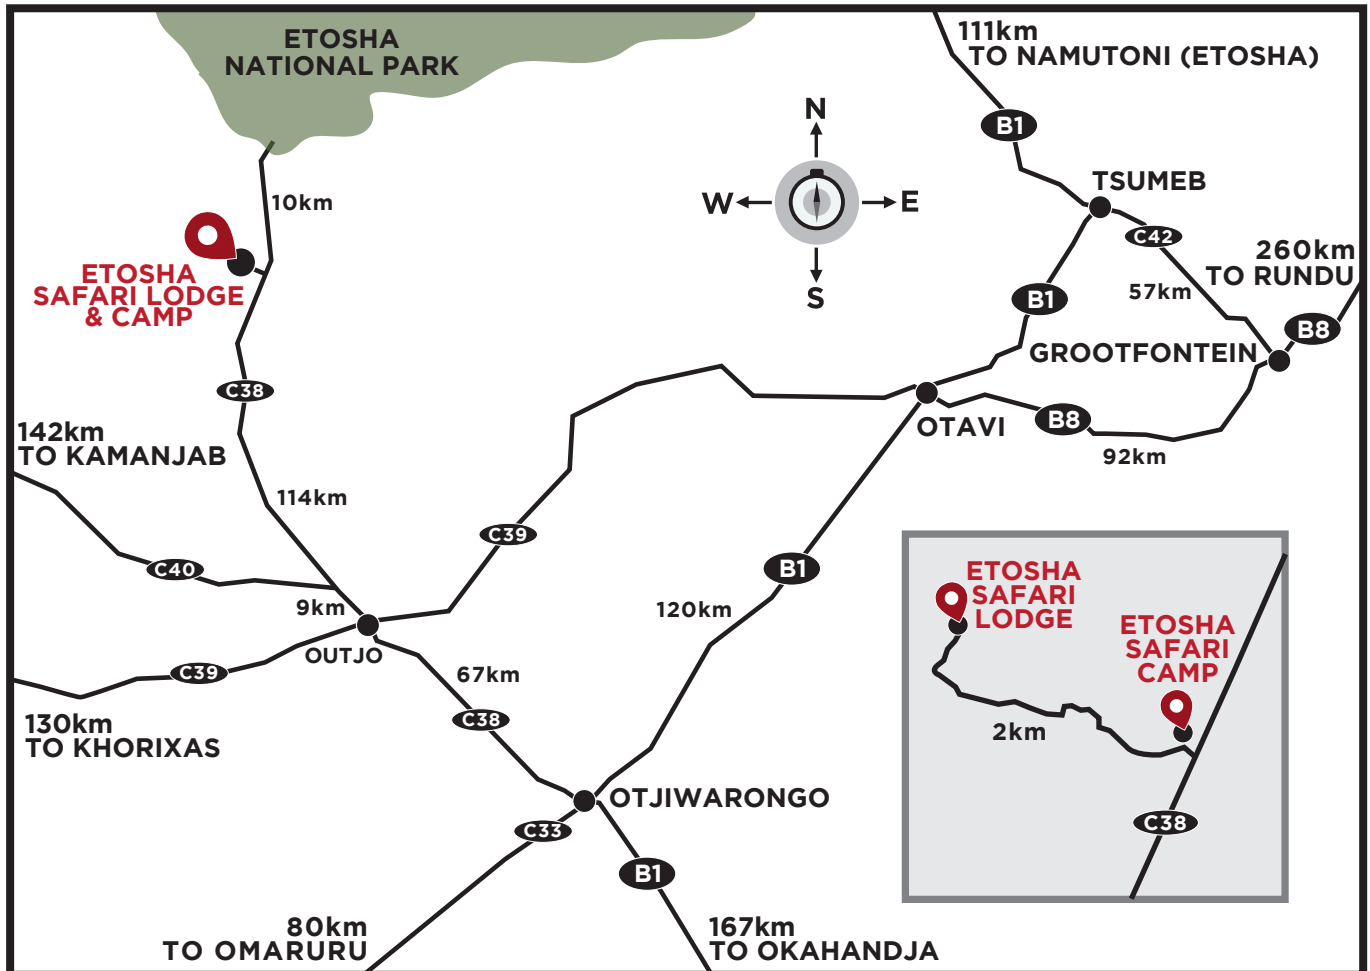

# DIRECTIONS TO ETOSHA SAFARI LODGE & CAMP

## ETOSHA SAFARI LODGE & CAMP

10km south of Andersson Gate on the C 38

Etosha Safari Lodge direct: +264 (0)84 000 7345  
Etosha Safari Camp direct: +264 (0)84 000 7351

ESL GPS Coordinates: S 19° 24.346 E 15° 54.603  
ESC GPS Coordinates: S 19° 24.637 E 15° 55.441