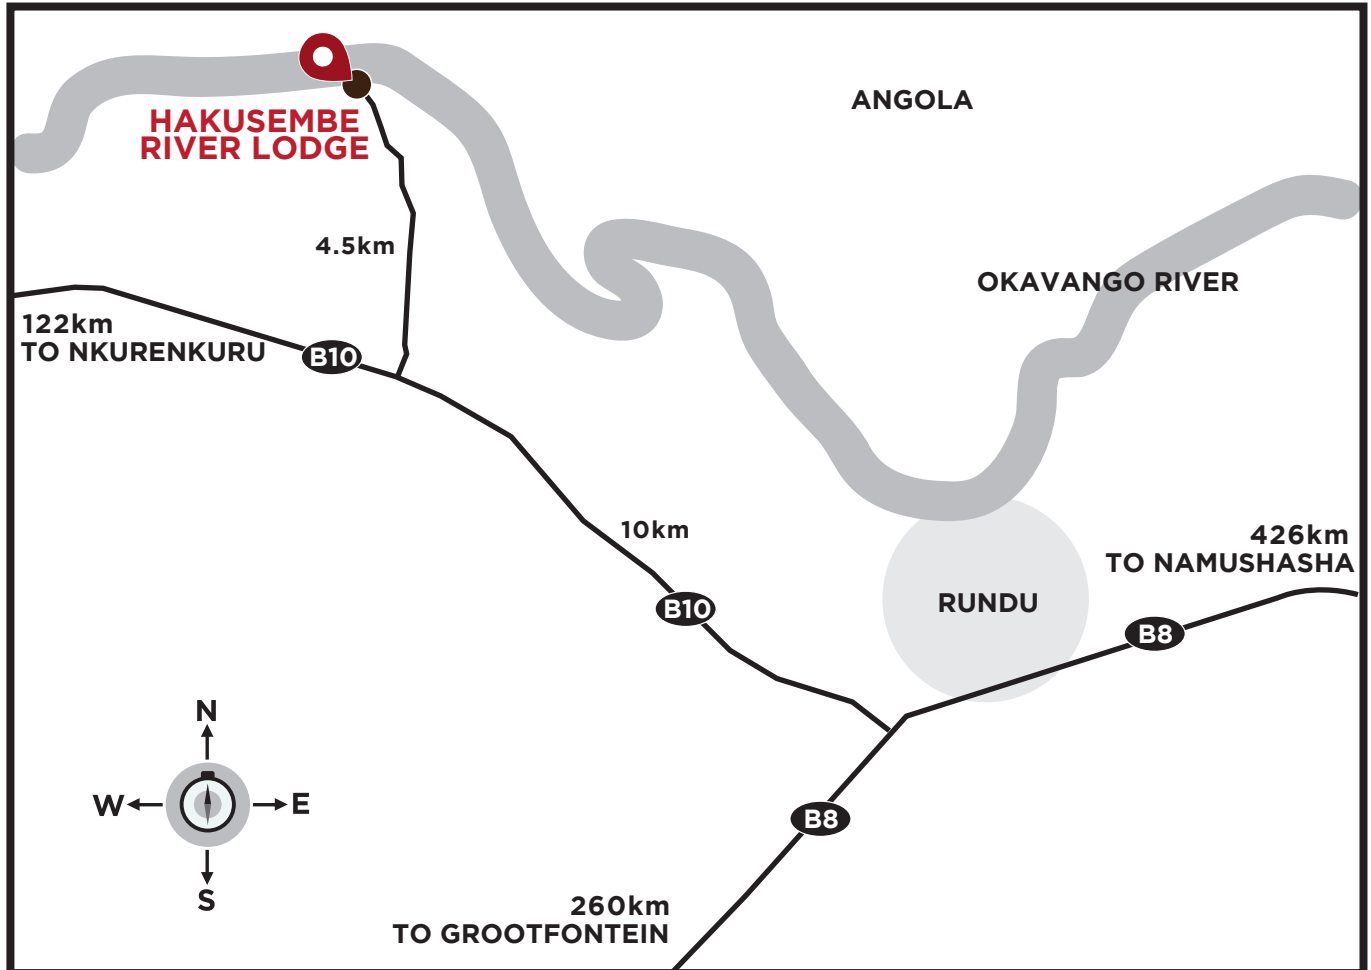

DIRECTIONS TO HAKUSEMBE RIVER LODGE

HAKUSEMBE RIVER LODGE

16km west of Rundu on the B 10

Lodge direct:	+264 (0)84 000 7370
GPS Coordinates:	S 17° 51.033 E 19° 40.287
Head office:	+264 (0)61 - 427 200
Emergency / after hrs:	+264 (0)81 - 129 2424
Central reservation hours:	Monday to Friday 08h00-17h00