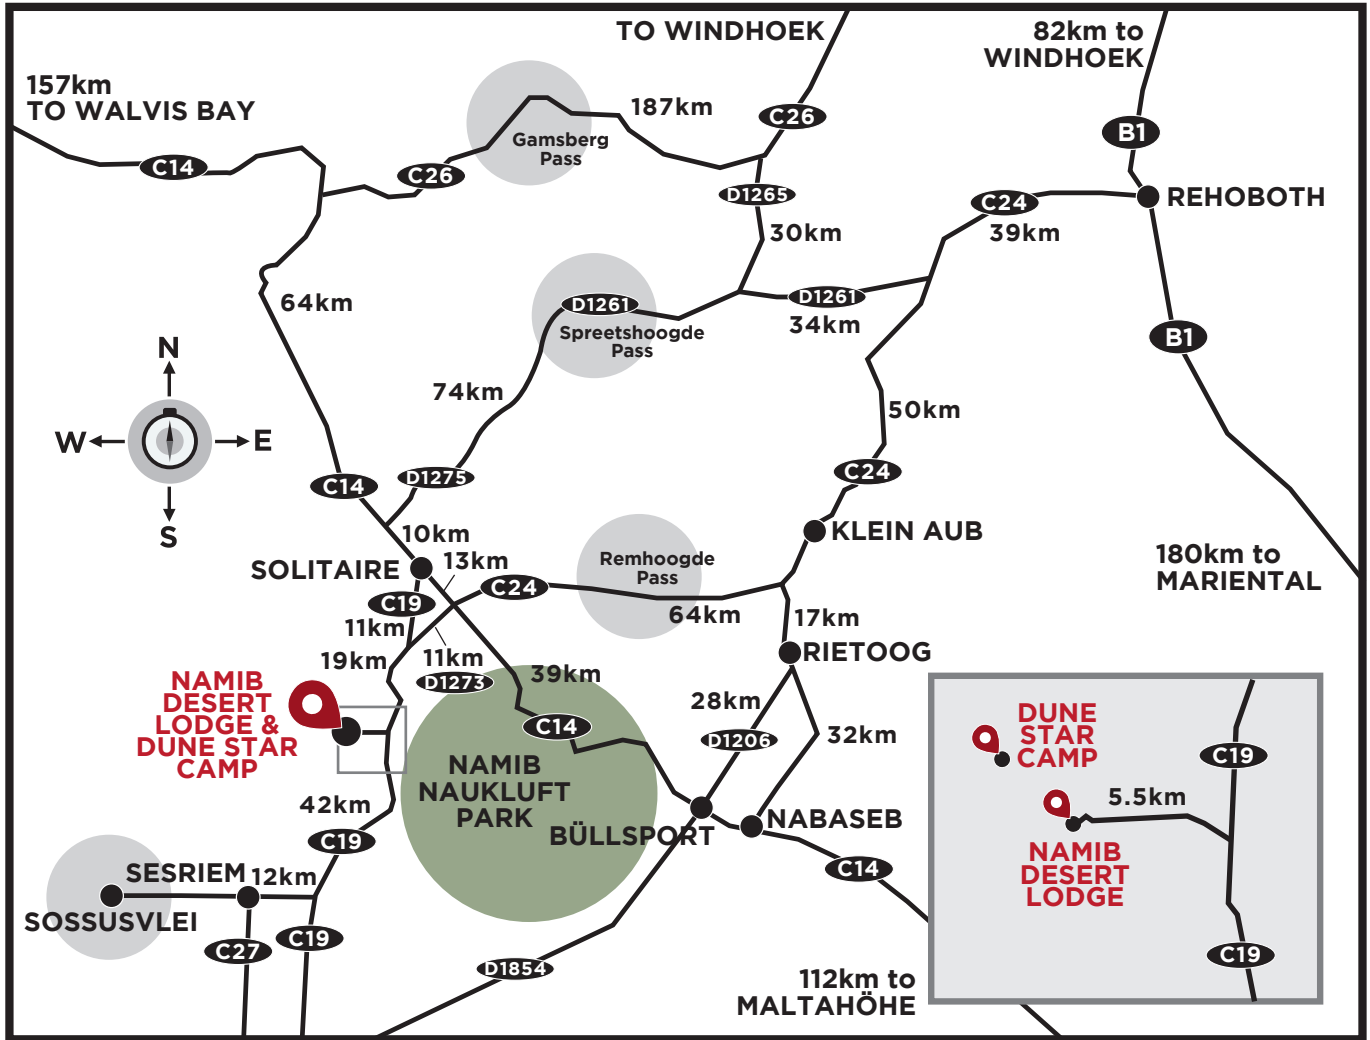

# DIRECTIONS TO NAMIB DESERT LODGE / DUNE STAR CAMP

## **NAMIB DESERT LODGE / DUNE STAR CAMP**

60km north of Sesriem on the C 19

Namib Desert Lodge direct: +264 (0)84 000 7325  
Dune Star Camp direct: +264 (0)84 000 7325

GPS Coordinates: S 24° 06.993 E 15° 54.312