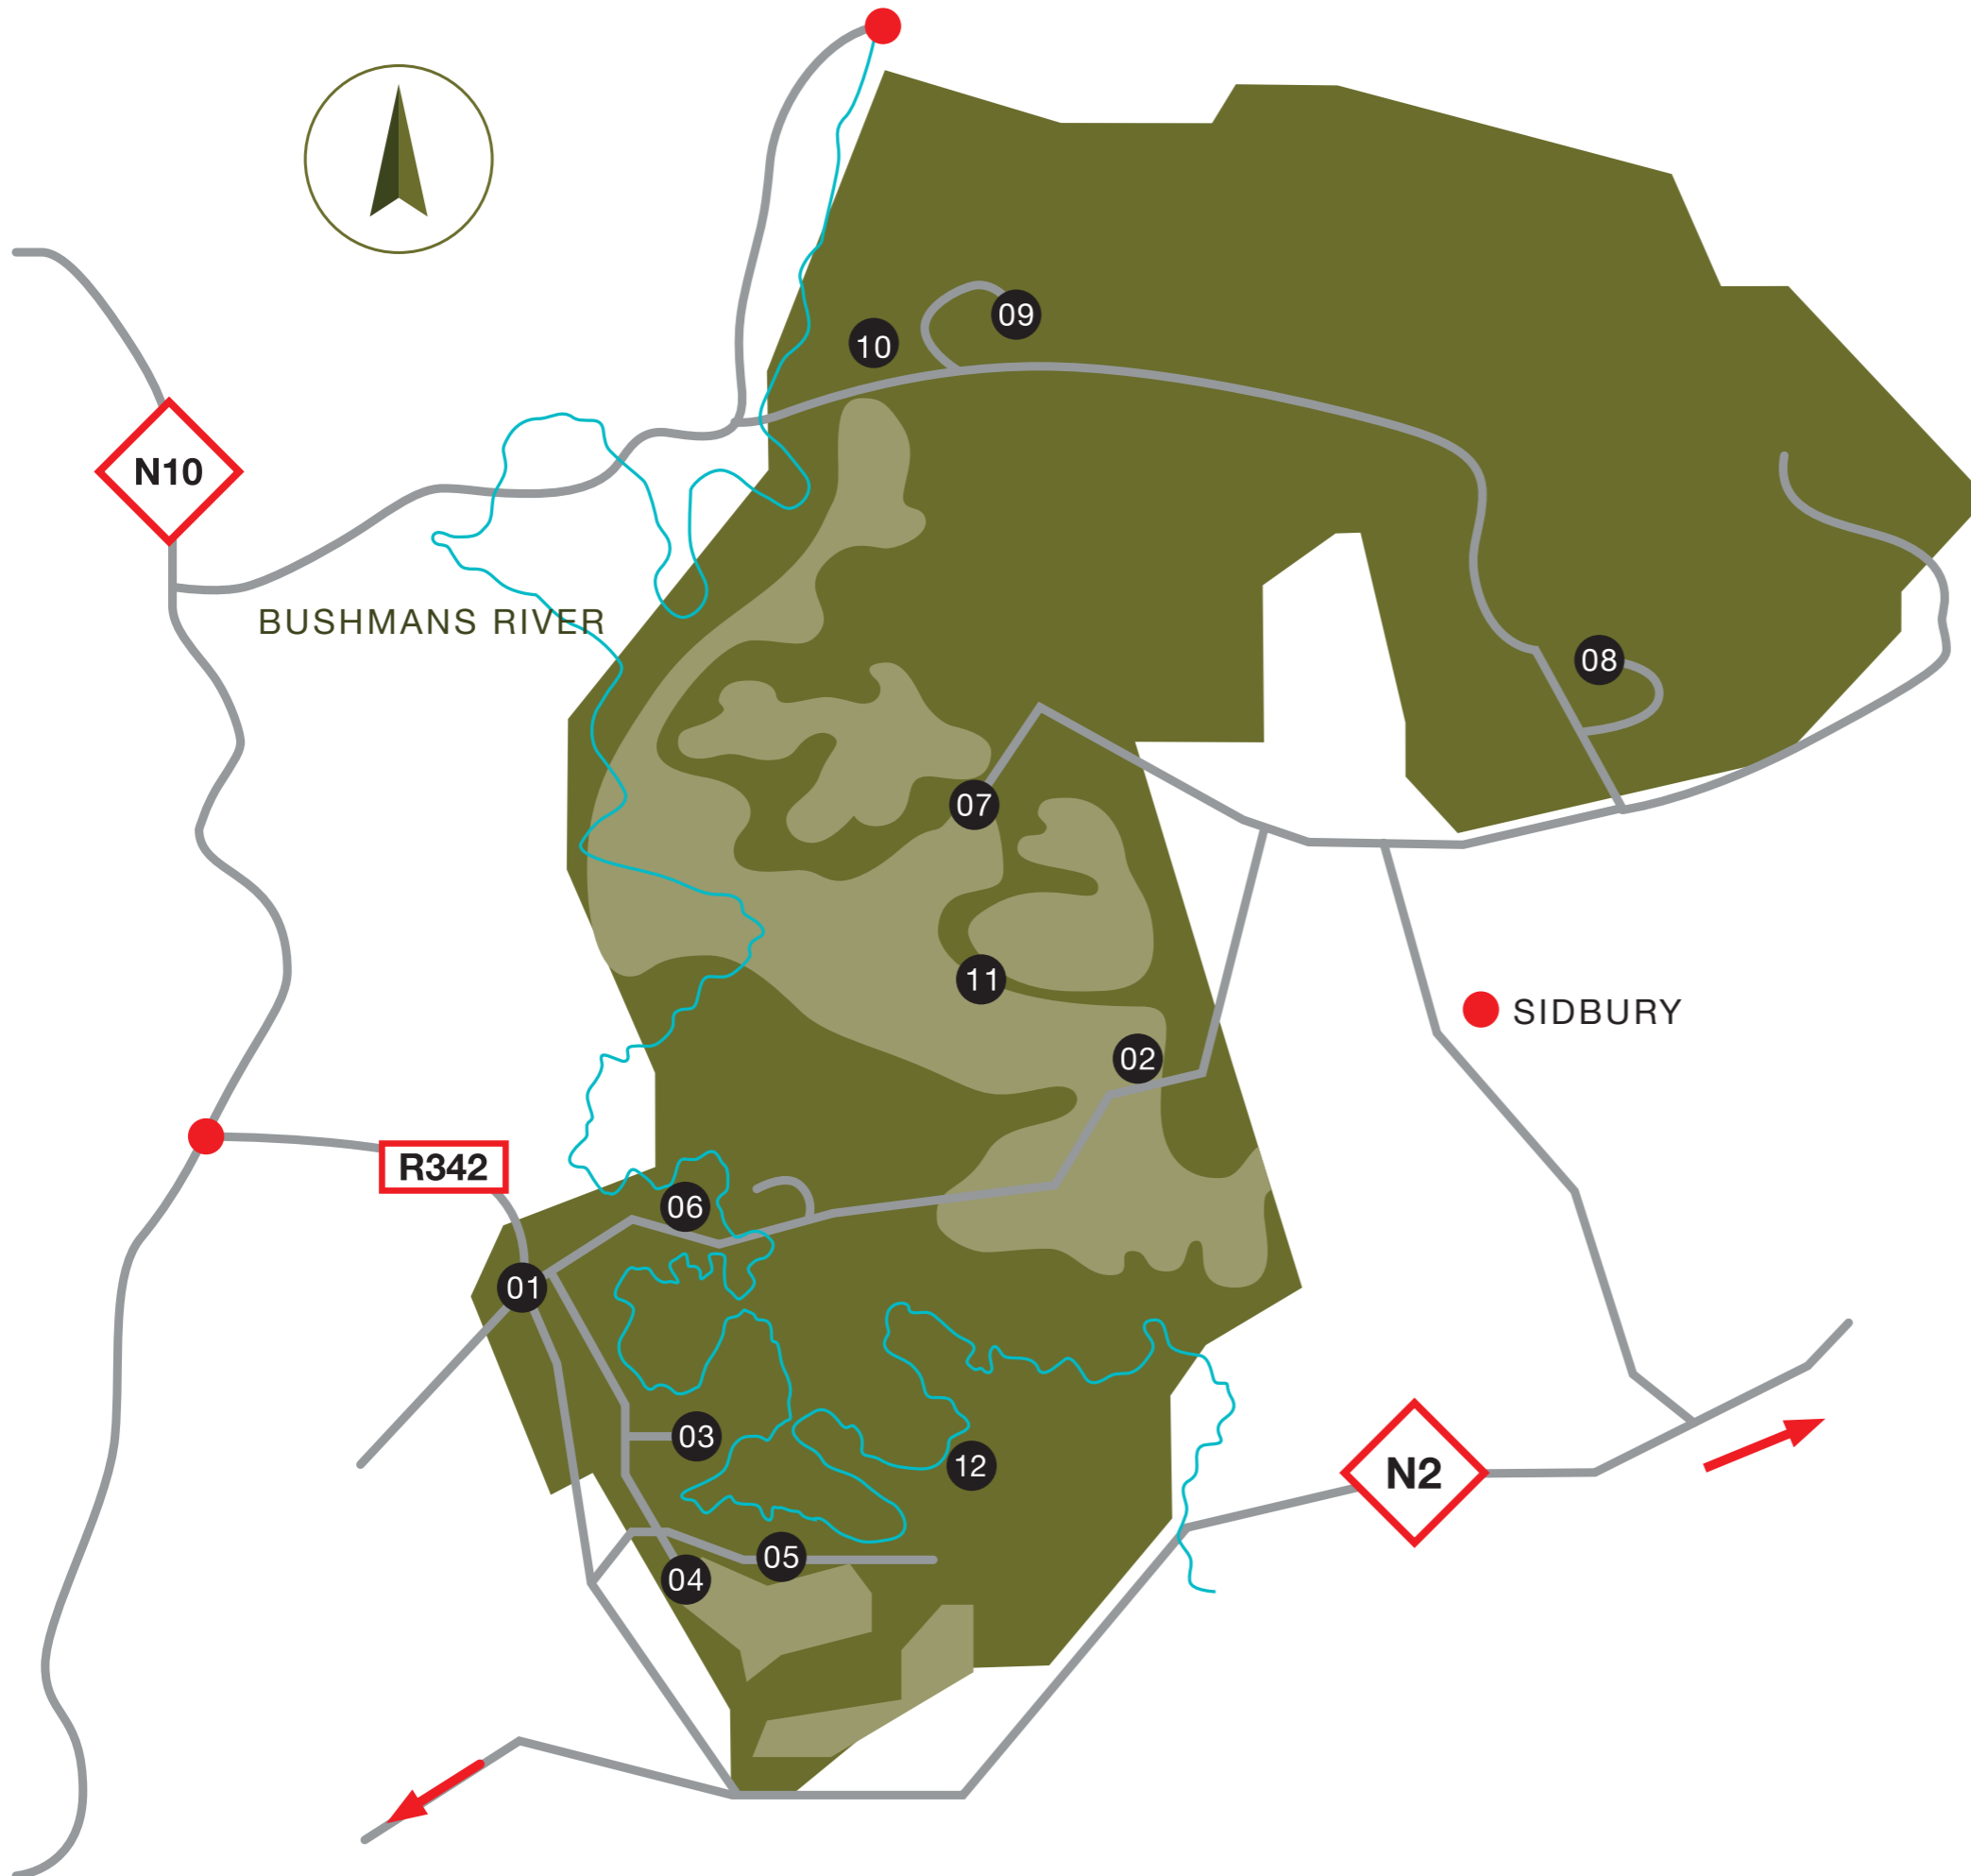

SHAMWARI

— PRIVATE GAME RESERVE —

Pride of the Eastern Cape

- 01 WELCOME LOUNGE
- 02 WILDLIFE REHABILITATION CENTRE
- 03 RIVERDENE
- 04 BORN FREE JULIE WARD
- 05 SARILI
- 06 LONG LEE MANOR
- 07 EAGLES CRAG
- 08 BAYETHE
- 09 LOBENGULA
- 10 BORN FREE JEAN BYRD
- 11 EXPLORER CAMP
- 12 SINDILE